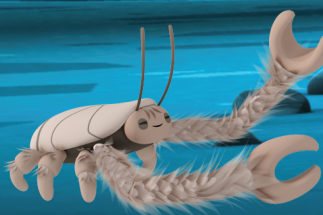

#30X30
#OCTONAUTSAB

JELLYFISH

DEEP SEA CREATURE CHART

VAMPIRE SQUID

VENT FISH

STARFISH

ANGLERFISH

SPOOKFISH

SIPHONOPHORE

COLOSSAL SQUID

BLOBFISH

VENT SHRIMP

GULPER EEL

DWARF LANTERNSHARK

YETI CRAB

BOMBER WORMS