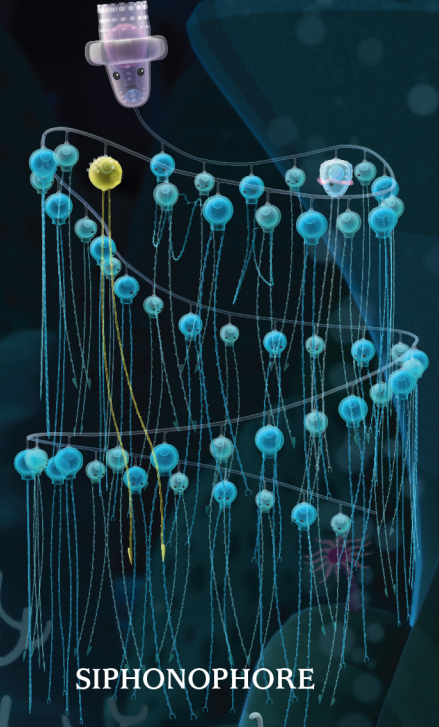

#30X30
#OCTONAUTSAB

JELLYFISH

DEEP SEA CREATURE CHART

VAMPIRE SQUID

VENT FISH

STARFISH

ANGLERFISH

SPOOKFISH

SIPHONOPHORE

COLOSSAL SQUID

BLOBFISH

VENT SHRIMP

GULPER EEL

DWARF LANTERNSHARK

YETI CRAB

BOMBER WORMS